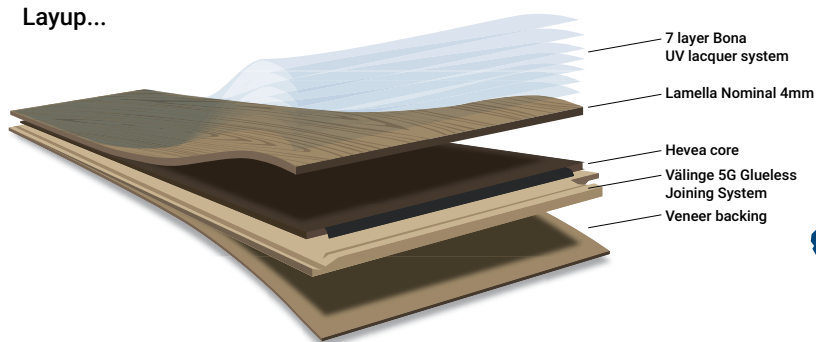

AUSTRALIAN NATIVE

BY COMPLETE FLOORS AUSTRALIA

Species	Blackbutt, Blue Gum, Brush Box, Ironbark, QLD Spotted Gum, Spotted Gum & Rustic Blackbutt	Blackbutt, QLD Spotted Gum, Spotted Gum & Rustic Blackbutt
Core Material	Hevea	Hevea
Locking System	Välinge 5G Glueless Joining System	Välinge 5G Glueless Joining System
Width	132mm	180mm
Thickness	14mm (Lamella Nominal 4mm)	14mm (Lamella Nominal 4mm)
Edge Profile	Micro Bevel (Sides and Ends)	Micro Bevel (Sides and Ends)
Length	1,830mm & 2,190mm	1,830mm & 2,190mm
Surface	Smooth Texture	Smooth Texture
Coating	Bona UV Lacquer system	Bona UV Lacquer system
Finish	Matte 8-12%	Matte 8-12%
Coverage	1,830mm - 1.932m² & 2,190mm - 2.312m²	1,830mm - 1.976m² & 2,190mm - 2.365m²
Packaging	8 rows per box, maximum of 3 nested rows (Rustic Blackbutt only: 8 rows per box, maximum of 4 nested rows)	6 rows per box, max 3 nested rows (Rustic Blackbutt: 6 rows per box, max 4 nested rows)
Matching Accessories	EVERwalk & HUSHwalk Underlays, Trims & Scotia	EVERwalk & HUSHwalk Underlays, Trims & Scotia

Layup...

Distributed by: